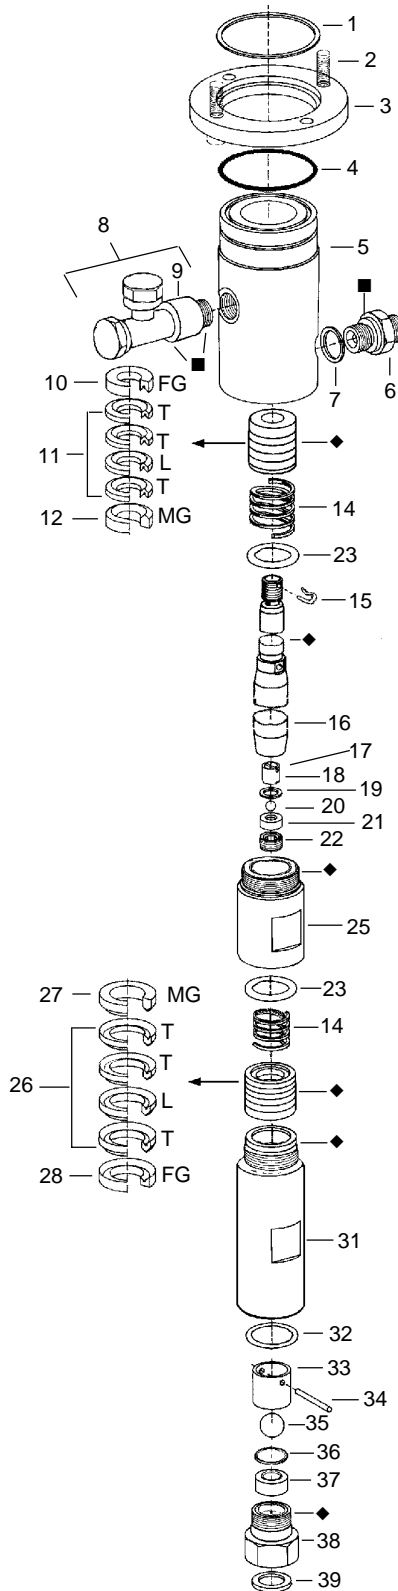

3022/3033/4233/3033SS/4233SS MATERIAL PUMP

Pos.	Part nos.	Description	Qty.
	L211-004	3022 Bare pump complete	
	L211-002	3033 Bare pump complete	
	L211-003	3033SS Bare pump complete	
	L213-003	4233 Bare pump complete	
	L213-004	4233SS Bare pump complete	
	644197	3022SS Material pump only (14 / 42)	
	644196	3033 Material pump only (14 / 42)	
	644198	4233 Material pump only (27 / 75)	
	655869	3033SS Material pump only (14 / 42)	
	655488	4233SS Material pump only (27 / 75)	
1	473537	Retaining ring	1
2	461067	Bolt	4
3	471658	Connecting ring	1
4	● ○ 311928	O-ring	1
5	644234	Oil housing, 3022SS,3033,3033SS	1
	644238	Oil housing, 4233,4233SS	
6	060151	Non return valve	1
	415448	Ball retainer	1
	410187	Ball, 6mm	1
7	310131	Sealing washer, metal	1
	● ○ 611778	Sealing washer, SS	1
8	642643	Oil fill assembly	1
	● ○ 632184	O-ring	2
	642587	Oil fill cap	2
9	498351	Oil filler extension	1
10	644213	Female gland	1
11 *	○ 644380	Packing ring set, Upper, consisting of;	1
	644189	Upper packing ring teflon	3
	644182	Upper packing ring leather	1
	644398	SPL Green upper packing water base.	opt, 4
12	644212	Male gland	1
14	644181	Spring	2
15	○ 644233	Locking clip	1
16 *	644217	Piston, 3033 MP	1
	* 644221	Piston, 4233 MP	1
17	460338	Tension pin	1
18	483664	Ball guide, steel (incl. pos. 17)	1
19	● ○ 644241	O-ring	1
20 *	○ 410187	Ball, 6mm	1
21 *	410527	Valve seat, 6mm	1
22	210870	SV screw	1
	219002	SV screw SS	1
23	● ○ 644184	O-ring	2
25	644235	Spring housing, 3022SS,3033,3033SS	1
	644239	Spring housing, 4233,4233SS	
26 *	○ 644381	Packing ring set, Lower, consisting of;	1
	644214	Lower packing ring teflon	3
	644183	Lower packing ring leather	1
	644401	SPL Green lower packing water base.	opt, 4
27	644216	Male gland	1
28	644215	Female gland	1
31	644236	Pressure cylinder, 3022SS,3033/3033SS	1
	644240	Pressure cylinder, 4233/4233SS	
32	● ○ 641336	O-ring	1
33	604615	Ball guide	1
34	○ 481394	Pin	1
35 *	○ 410217	Ball, 15mm	1
36	● ○ 631634	O-ring	1
37 *	411361	Valve seat	1
38 *	644237	Valve housing, 3033,,4233,3033SS,4233SS	1
39	● ○ 218057	Sealing washer, nylon	1

Accessories:

●	644382	Seal kit, 3022, 3033 & 4233 MP	1
○	644383	Repair kit, 3022, 3033 & 4233 MP	1

Mounting bolts:

	460443	Bolt, M5 x 10	4
	460230	M5 washer	4
	L002-702	Ground wire	1

Symbols:

●	Seal kit
○	Repair kit
*	Wearing parts
■	Blue locktite
◆	Wheel bearing grease