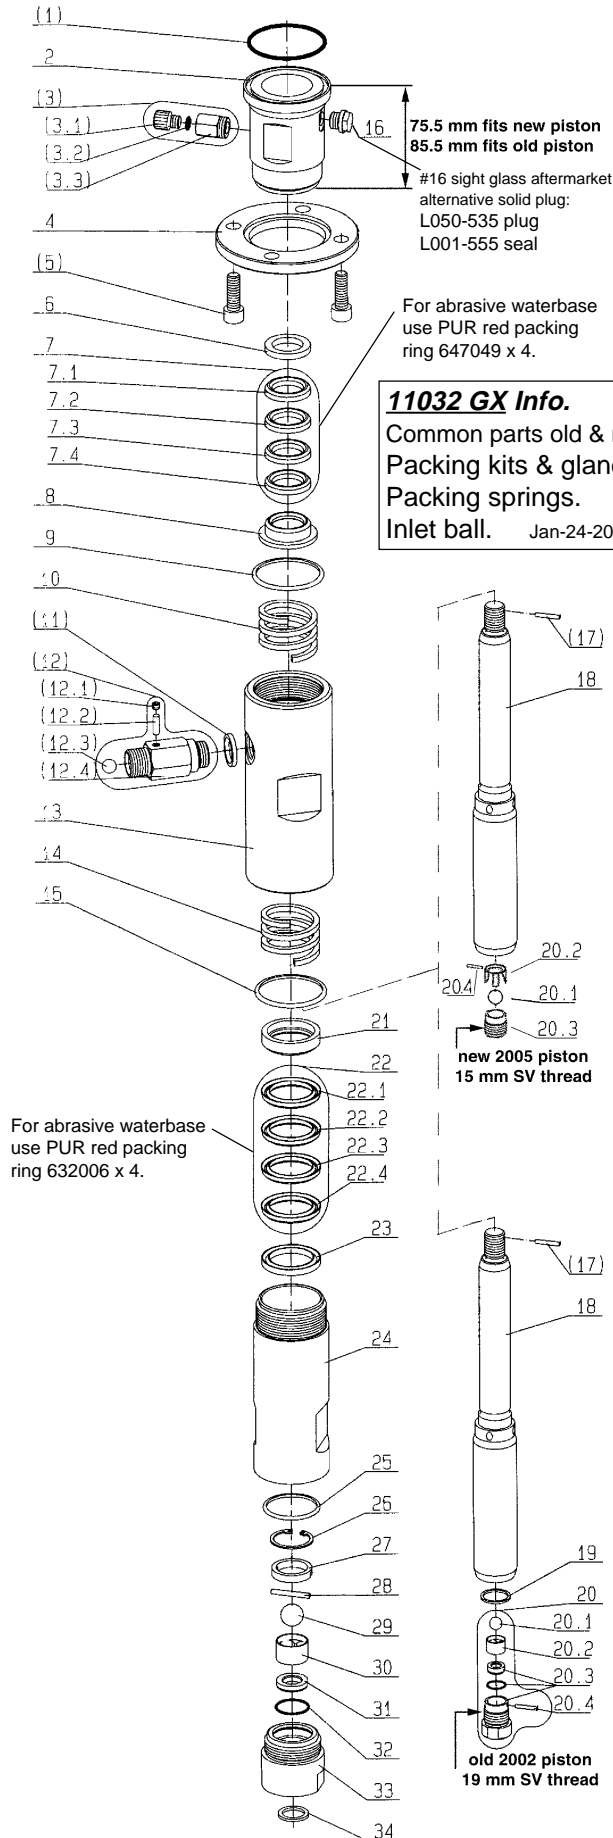

11032 MATERIAL PUMP

11032 GX Info.
 Common parts old & new:
 Packing kits & glands.
 Packing springs.
 Inlet ball. Jan-24-2020

Pos.	Part nos.	Description	Qty.
	L215-003	11032 Bare pump complete	
	641414-old	11032 Material pump only (72 / 75) (w/o #1,3,5,17)	
	646971-new	11032SS Material pump only (72 / 75) (w/o #1,3,5,17)	
1	● 641493	Gasket	1
2	646931	Pump head SS (for new piston w/15mm SV thread)	1
	646932	Pump head (for new piston w/15mm SV thread)	1
	641442	Pump head (for old piston w/19mm SV thread)	1
3	163686	Drain valve assy consist of pos. 3.1-3.3	1
3.1	210714	Draining screw	1
3.2	● ○ 310239	O-Ring	1
3.3	221759	Valve housing	1
4	641430	Connecting ring	1
5	477184	Screw	4
6	641443	Saddle ring	1
7	○ 641449	Packing ring set mixed consist of pos. 7.1-7.4	1
7.1	○ 630062	Packing ring Teflon	1
7.2	○ 631811	Packing ring leather	1
7.3	○ 630062	Packing ring Teflon	1
7.4	○ 630062	Packing ring Teflon	1
8	641446	Counter ring	1
9	● ○ 465852	Gasket	1
10	641445	Spring	1
11	497894	Gasket	1
	603619	Gasket SS	1
12	063835	Non return valve assy consist of 12.1-12.4	1
12.1	471798	Threaded pin	2
12.2	471801	Cylindrical pin	1
12.3	412279	Ball	1
12.4	214647	Valve housing	1
13	641448	Spring housing	1
	646934	Spring housing SS	1
14	641445	Spring	1
15	● ○ 465852	Gasket	1
16	640052	Sight glass	1
17	○ 460745	Split pin	1
18	647456	Dual piston (new w/15mm SV thread)	1
	641441	Dual piston (old w/19mm SV thread)	1
19	● ○ 312150	Gasket (was 639818)	1
20	494046	Piston valve assy consist of pos. 20.1-20.4	1
20.1	○ 410195	Ball 10mm	1
20.2	648573	Ball guide (new type)	1
	606308	Ball guide (old type)	1
20.3	618586	Valve housing assembly (new w/15mm thread)	1
	214817	Valve housing assembly (old w/19mm thread)	1
20.4	○ 647394	Pin (new type)	1
	○ 460052	Pin (old type)	1
21	630103	Counter ring	1
22	○ 641450	Packing ring set mixed consist of pos. 22.1-22.4	1
22.1	○ 627978	Packing ring Teflon	1
22.2	○ 627978	Packing ring Teflon	1
22.3	○ 310425	Packing ring leather	1
22.4	○ 627978	Packing ring Teflon	1
23	641444	Saddle ring	1
24	641447	Pressure cylinder	1
	641452	Pressure cylinder SS	1
25	● ○ 218162	Gasket	1
26	641146	Retaining ring	1
27	641069	Sleeve	1
28	○ 641129	Cylindrical pin	1
29	○ 410225	Ball 18mm	1
30	605743	Ball guide	1
31	412376	Valve seat	1
32	631442	O-Ring	1
33	641431	Valve housing	1
34	● ○ 218057	Gasket	1